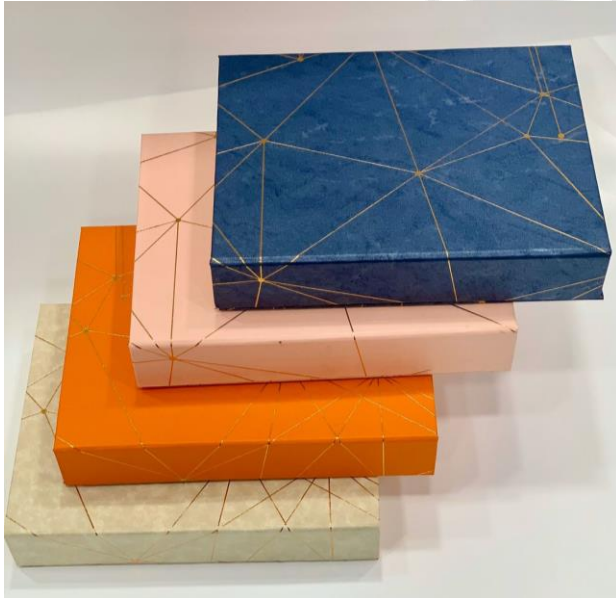

Tissue Basket

Rs. 470/-

Metal Basket

*Size: 8*8*3
inches*

Rs. 785/-

Fruit Basket

Rs. 800/-

Wooden Basket
*Size: 10*8*3 inches*
Rs. 870/-

Exclusive Cardboard Boxes

12 Cavity Box
*Size- 6*8*1.5 inches*
Rs. 190/-

12 Cavity Box
*Size- 8*6*2 inches*
Rs. 200/-

12 Cavity Box
*Size- 8*6*2 inches*
Rs. 210/-

12 Cavity Box
*Size- 5.5*7.5*1.5 inches*
Rs. 220/-