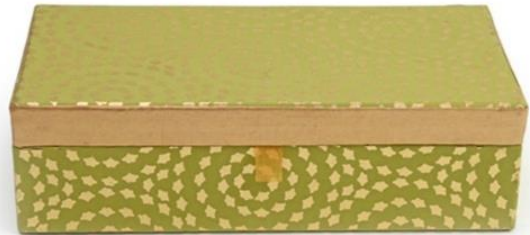

Square Bead Box

*Size: 7*7*3.25 inches*

Rs. 460/-

Square Bead Box
*Size: 7*7*3.25 inches*
Rs. 460/-

PVC Round Box
(Big)
Size: Diameter-10,
Height- 1.5 (inches)
Rs. 470/-

PVC Round
Box (Small)
Size: Diameter-7.75,
Height- 1.5 (inches)
Rs. 400/-

*PVC Round Box
(Big)*

*Size: Diameter-10,
Height- 1.5 (inches)*

Rs. 470/-

*PVC Round
Box (Small)*

*Size: Diameter-7.75,
Height- 1.5 (inches)*

Rs. 400/-

*Hamper Rectangle
Box*

*Size: 10*8*4 inches*

Rs. 470/-

3 Jar Box
*Size: 10.25*5*3 inches*
Rs. 470/-

3 Jar Box

*Size: 10.25*5*3 inches*

Rs. 470/-

Round Hat Box

*Size: Diameter-7.5,
Height- 3 (inches)*

Rs. 500/-

Medium Bead Box

*Size: 10*7*3 inches*

Rs. 500/-

Hamper Square Box

*Size: 8.25*8.25*3.5
inches*

Rs. 590/-

Hamper Square Box

*Size: 8.25*8.25*3.5
inches*