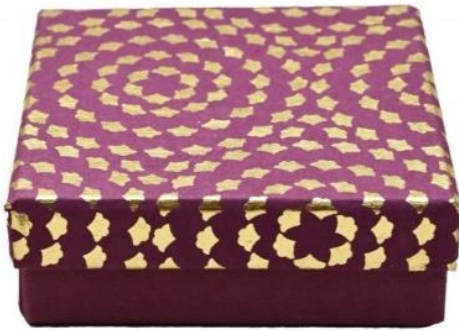

Exclusive Cardboard Boxes

12 Cavity Box
*Size- 6*8*1.5 inches*
Rs. 190/-

12 Cavity Box
*Size- 8*6*2 inches*
Rs. 200/-

12 Cavity Box
*Size- 8*6*2 inches*
Rs. 210/-

12 Cavity Box
*Size- 5.5*7.5*1.5 inches*
Rs. 220/-

9 Cavity Box
*Size: 4.75*4.75*1.5 inches*
Rs. 290/-

12 Cavity Box
*Size: 7.25*5.75*1.5 inches*
Rs. 320/-

15 cavity Box
*Size: 8*5*1.5 inches*
Rs. 340/-

20 cavity Box
*Size: 8*7*1.5 inches*
Rs. 360/-

Magnetic Hamper box

*Size: 8*11*4 inches*

Rs. 390/-

Mini Bead Box:

*Size: 7*5.25*1.5 inches*

Rs. 395/-

Small Bead Box:

*Size: 8*6.25*2.5 inches*

Rs. 435/-