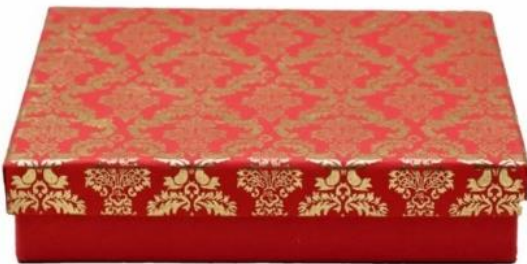

12 Cavity Box
Size: 7.25*5.75*1.5 inches
Rs. 320/-