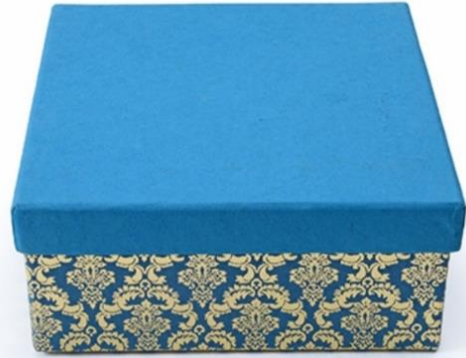

Rs. 470/-

3 Jar Box
*Size: 10.25*5*3 inches*
Rs. 470/-

3 Jar Box

*Size: 10.25*5*3 inches*

Rs. 470/-

Round Hat Box

*Size: Diameter-7.5,
Height- 3 (inches)*

Rs. 500/-

Medium Bead Box

*Size: 10*7*3 inches*

Rs. 500/-

Hamper Square Box

*Size: 8.25*8.25*3.5
inches*

Rs. 590/-

Hamper Square Box

*Size: 8.25*8.25*3.5
inches*

Rs. 590/-

Large Bead Box

*Size: 11.75*8*4
inches*

Rs. 610/-

Drawer Box

*Size: 9.5*6.75*4.5
inches*

Rs. 790/-

Hamper Foldable Bags