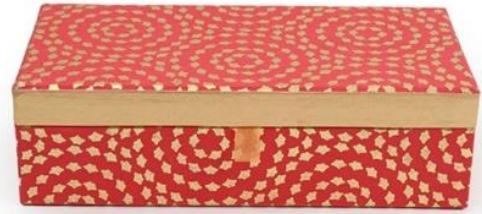

*Size: 4.5*4.5*4.5
inches*

Rs. 420/-

Tassel Box (large)

*Size: 6*6*6inches*

Rs. 450/-

Sandook Box

*Size: 6.5*4*4 inches*

Rs. 450/-

Square Bead Box

*Size: 7*7*3.25 inches*

Rs. 460/-

Square Bead Box
*Size: 7*7*3.25 inches*
Rs. 460/-

PVC Round Box
(Big)
Size: Diameter-10,
Height- 1.5 (inches)
Rs. 470/-

PVC Round
Box (Small)
Size: Diameter-7.75,
Height- 1.5 (inches)
Rs. 400/-

*PVC Round Box
(Big)*

*Size: Diameter-10,
Height- 1.5 (inches)*

Rs. 470/-

*PVC Round
Box (Small)*

*Size: Diameter-7.75,
Height- 1.5 (inches)*

Rs. 400/-

*Hamper Rectangle
Box*

*Size: 10*8*4 inches*

Rs. 470/-

3 Jar Box
*Size: 10.25*5*3 inches*
Rs. 470/-

3 Jar Box

*Size: 10.25*5*3 inches*

Rs. 470/-

Round Hat Box

*Size: Diameter-7.5,
Height- 3 (inches)*

Rs. 500/-