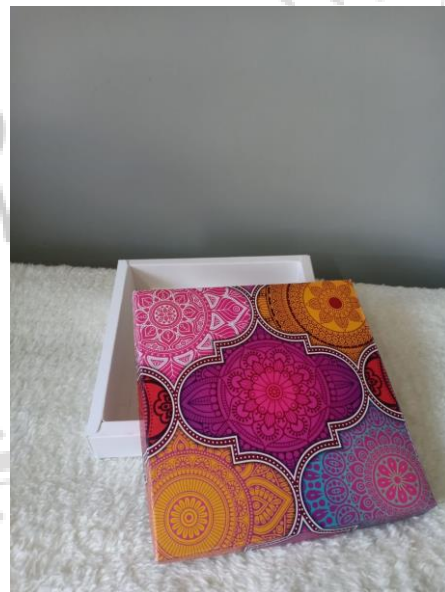

*Rs. 160/-*

*1 dry fruit chocolate bar, 1 roasted almond chocolate bar, One rakhi card*  
*Rs. 220/-*

*2 dry fruit chocolate bars, 1 roasted almond chocolate bars, One rakhi card*  
*Rs. 240/-*

*1 dry fruit chocolate bar, 10 crackle chocolates, 1 brownie, One rakhi card, Rice & Sindoor bottles*  
*Rs. 255/-*