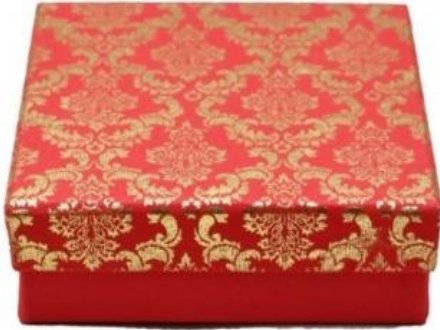

Silk Finish Wooden Box

*Size- 7.5*5.5*2.5
inches*

Rs. 395/-

MUDITA EVENTS

Cardboard Boxes

*Size- 6.5*6.5*1.5
inches
Rs. 70/-*

Designer Boxes

*Size: 4.75*4.75*1.5 inches*
9 Cavity Box
Rs. 260/-

*Size: 7.25*5.75*1.5 inches*
12 Cavity Box
Rs. 280/-

*Size: 8*5*1.5 inches*

15 cavity Box

Rs. 280/-

*Size: 8*7*1.5 inches*

20 cavity Box

Rs. 320/-

Mini Bead Box:
*Size: 7*5.25*1.5 inches*
Rs. 330/-

Small Bead Box:
*Size: 8*6.25*2.5 inches*
Rs. 365/-

Small Bead Box:
*Size: 8*6.25*2.5 inches*
Rs. 365/-

TĂ EVI

Gala Box
*Size: 6*6*4.5 inches*
Rs. 365/-

MUDITĀ EVENTS

Ā EVE

Sandook Box

*Size: 6.5*4*4 inches*