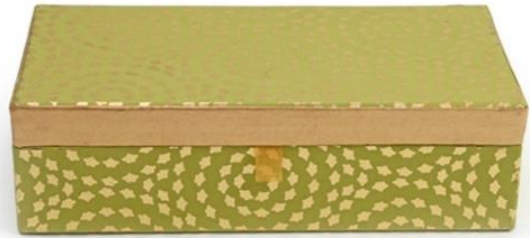

Small Bead Box:
*Size: 8*6.25*2.5 inches*
Rs. 365/-

Small Bead Box:
*Size: 8*6.25*2.5 inches*
Rs. 365/-

TĂ EVI

Gala Box
*Size: 6*6*4.5 inches*
Rs. 365/-

MUDITĀ EVENTS

Ā EVE

Sandook Box

*Size: 6.5*4*4 inches*

Rs. 380/-

Square Bead Box
*Size: 7*7*3.25 inches*
Rs. 385/-

Medium Bead Box
*Size: 10*7*3 inches*
Rs. 410/-

*PVC Round Box
(Big)*
*Size: Diameter-10 ,
Height- 1.5 (inches)*
Rs. 420/-

*PVC Round
Box (Small)*
*Size: Diameter-7.75 ,
Height- 1.5 (inches)*
Rs. 360/-

3 Jar Box
*Size: 10.25*5*3 inches*
Rs. 420/-

3 Jar Box
*Size: 10.25*5*3 inches*
Rs. 420/-

MIIDITĀ EVENTS

Round Hat Box
Size: Diameter-7.5 ,
Height- 3 (inches)
Rs. 420/-

Hamper Square Box

*Size: 8.25*8.25*3.5
inches*

Rs. 490/-

Hamper Square Box

*Size: 8.25*8.25*3.5
inches*

Rs. 490/-

Handi Box

*Size: 5*5*5.5 inches*

Rs. 490/-

Large Bead Box