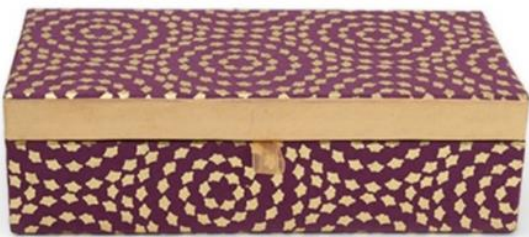

Small Bead Box:
*Size: 8*6.25*2.5 inches*
Rs. 365/-

Small Bead Box:
*Size: 8*6.25*2.5 inches*
Rs. 365/-

TĂ EVI

Gala Box
*Size: 6*6*4.5 inches*
Rs. 365/-

MUDITĀ EVENTS

Ā EVE

Sandook Box

*Size: 6.5*4*4 inches*

Rs. 380/-

Square Bead Box
*Size: 7*7*3.25 inches*
Rs. 385/-

Medium Bead Box
*Size: 10*7*3 inches*
Rs. 410/-

*PVC Round Box
(Big)*
*Size: Diameter-10 ,
Height- 1.5 (inches)*
Rs. 420/-

*PVC Round
Box (Small)*
*Size: Diameter-7.75 ,
Height- 1.5 (inches)*
Rs. 360/-

3 Jar Box
*Size: 10.25*5*3 inches*
Rs. 420/-

3 Jar Box
*Size: 10.25*5*3 inches*
Rs. 420/-

MIIDITĀ EVENTS

Round Hat Box
Size: Diameter-7.5 ,
Height- 3 (inches)
Rs. 420/-

Hamper Square Box

*Size: 8.25*8.25*3.5
inches*

Rs. 490/-

Hamper Square Box

*Size: 8.25*8.25*3.5
inches*

Rs. 490/-

Handi Box

*Size: 5*5*5.5 inches*

Rs. 490/-

Large Bead Box