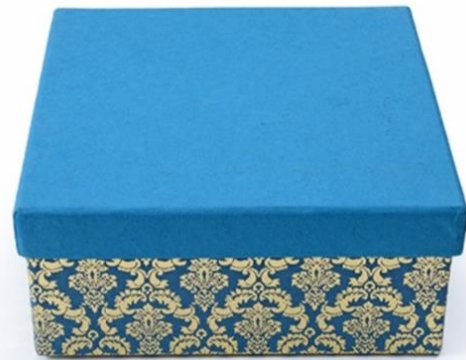

Rs. 380/-

Square Bead Box
*Size: 7*7*3.25 inches*
Rs. 385/-

Medium Bead Box
*Size: 10*7*3 inches*
Rs. 410/-

*PVC Round Box
(Big)*
*Size: Diameter-10 ,
Height- 1.5 (inches)*
Rs. 420/-

*PVC Round
Box (Small)*
*Size: Diameter-7.75 ,
Height- 1.5 (inches)*
Rs. 360/-

3 Jar Box
*Size: 10.25*5*3 inches*
Rs. 420/-

3 Jar Box
*Size: 10.25*5*3 inches*
Rs. 420/-

MIIDITĀ EVENTS

Round Hat Box
Size: Diameter-7.5 ,
Height- 3 (inches)
Rs. 420/-

Hamper Square Box

*Size: 8.25*8.25*3.5
inches*

Rs. 490/-

Hamper Square Box

*Size: 8.25*8.25*3.5
inches*

Rs. 490/-

Handi Box

*Size: 5*5*5.5 inches*

Rs. 490/-

Large Bead Box