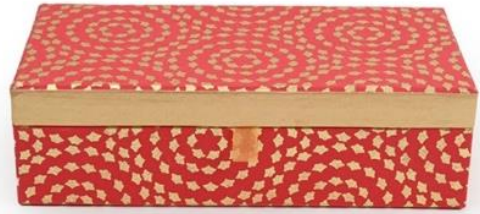

Small Bead Box:
*Size: 8*6.25*2.5 inches*
Rs. 365/-

Small Bead Box:
*Size: 8*6.25*2.5 inches*
Rs. 365/-

TĂ EVI

Gala Box
*Size: 6*6*4.5 inches*
Rs. 365/-

MUDITĀ EVENTS

Ā EVE

Sandook Box

*Size: 6.5*4*4 inches*

Rs. 380/-

Square Bead Box
*Size: 7*7*3.25 inches*
Rs. 385/-

Medium Bead Box
*Size: 10*7*3 inches*
Rs. 410/-

*PVC Round Box
(Big)*
*Size: Diameter-10 ,
Height- 1.5 (inches)*
Rs. 420/-

*PVC Round
Box (Small)*
*Size: Diameter-7.75 ,
Height- 1.5 (inches)*
Rs. 360/-

3 Jar Box
*Size: 10.25*5*3 inches*
Rs. 420/-

3 Jar Box
*Size: 10.25*5*3 inches*
Rs. 420/-

MIIDITĀ EVENTS

Round Hat Box
Size: Diameter-7.5 ,
Height- 3 (inches)
Rs. 420/-

Hamper Square Box

*Size: 8.25*8.25*3.5
inches*