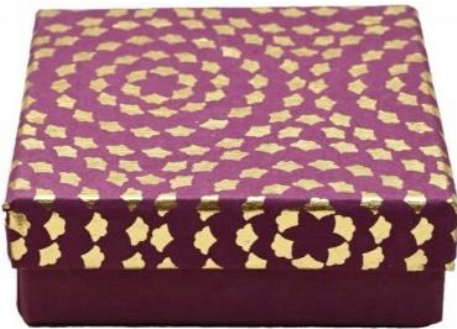

Silk Finish Wooden Box

*Size- 7.5*5.5*2.5
inches*

Rs. 395/-

MUDITA EVENTS

Cardboard Boxes

*Size- 6.5*6.5*1.5
inches
Rs. 70/-*

Designer Boxes

*Size: 4.75*4.75*1.5 inches*
9 Cavity Box
Rs. 260/-

*Size: 7.25*5.75*1.5 inches*
12 Cavity Box
Rs. 280/-

*Size: 8*5*1.5 inches*

15 cavity Box

Rs. 280/-

*Size: 8*7*1.5 inches*

20 cavity Box

Rs. 320/-

Mini Bead Box:
*Size: 7*5.25*1.5 inches*
Rs. 330/-

Small Bead Box:
*Size: 8*6.25*2.5 inches*
Rs. 365/-

Small Bead Box:
*Size: 8*6.25*2.5 inches*
Rs. 365/-

TĂ EVI

Gala Box
*Size: 6*6*4.5 inches*
Rs. 365/-

MUDITĀ EVENTS

Ā EVE

Sandook Box

*Size: 6.5*4*4 inches*