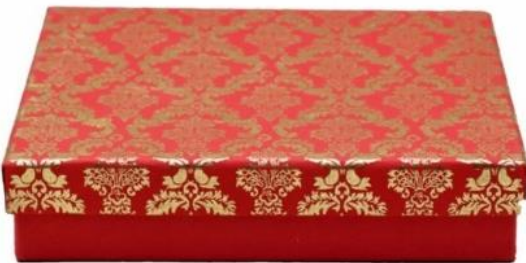

Silk Finish Wooden Box

*Size- 7.5*5.5*2.5
inches*

Rs. 395/-

MUDITA EVENTS

Cardboard Boxes

*Size- 6.5*6.5*1.5
inches
Rs. 70/-*

Designer Boxes

*Size: 4.75*4.75*1.5 inches*
9 Cavity Box
Rs. 260/-

*Size: 7.25*5.75*1.5 inches*
12 Cavity Box
Rs. 280/-

*Size: 8*5*1.5 inches*

15 cavity Box

Rs. 280/-

*Size: 8*7*1.5 inches*

20 cavity Box

Rs. 320/-

Mini Bead Box:
*Size: 7*5.25*1.5 inches*
Rs. 330/-

Small Bead Box:
*Size: 8*6.25*2.5 inches*
Rs. 365/-

Small Bead Box:
*Size: 8*6.25*2.5 inches*
Rs. 365/-

TĂ EVI

Gala Box
*Size: 6*6*4.5 inches*
Rs. 365/-

MUDITĀ EVENTS

Ā EVE

Sandook Box

*Size: 6.5*4*4 inches*